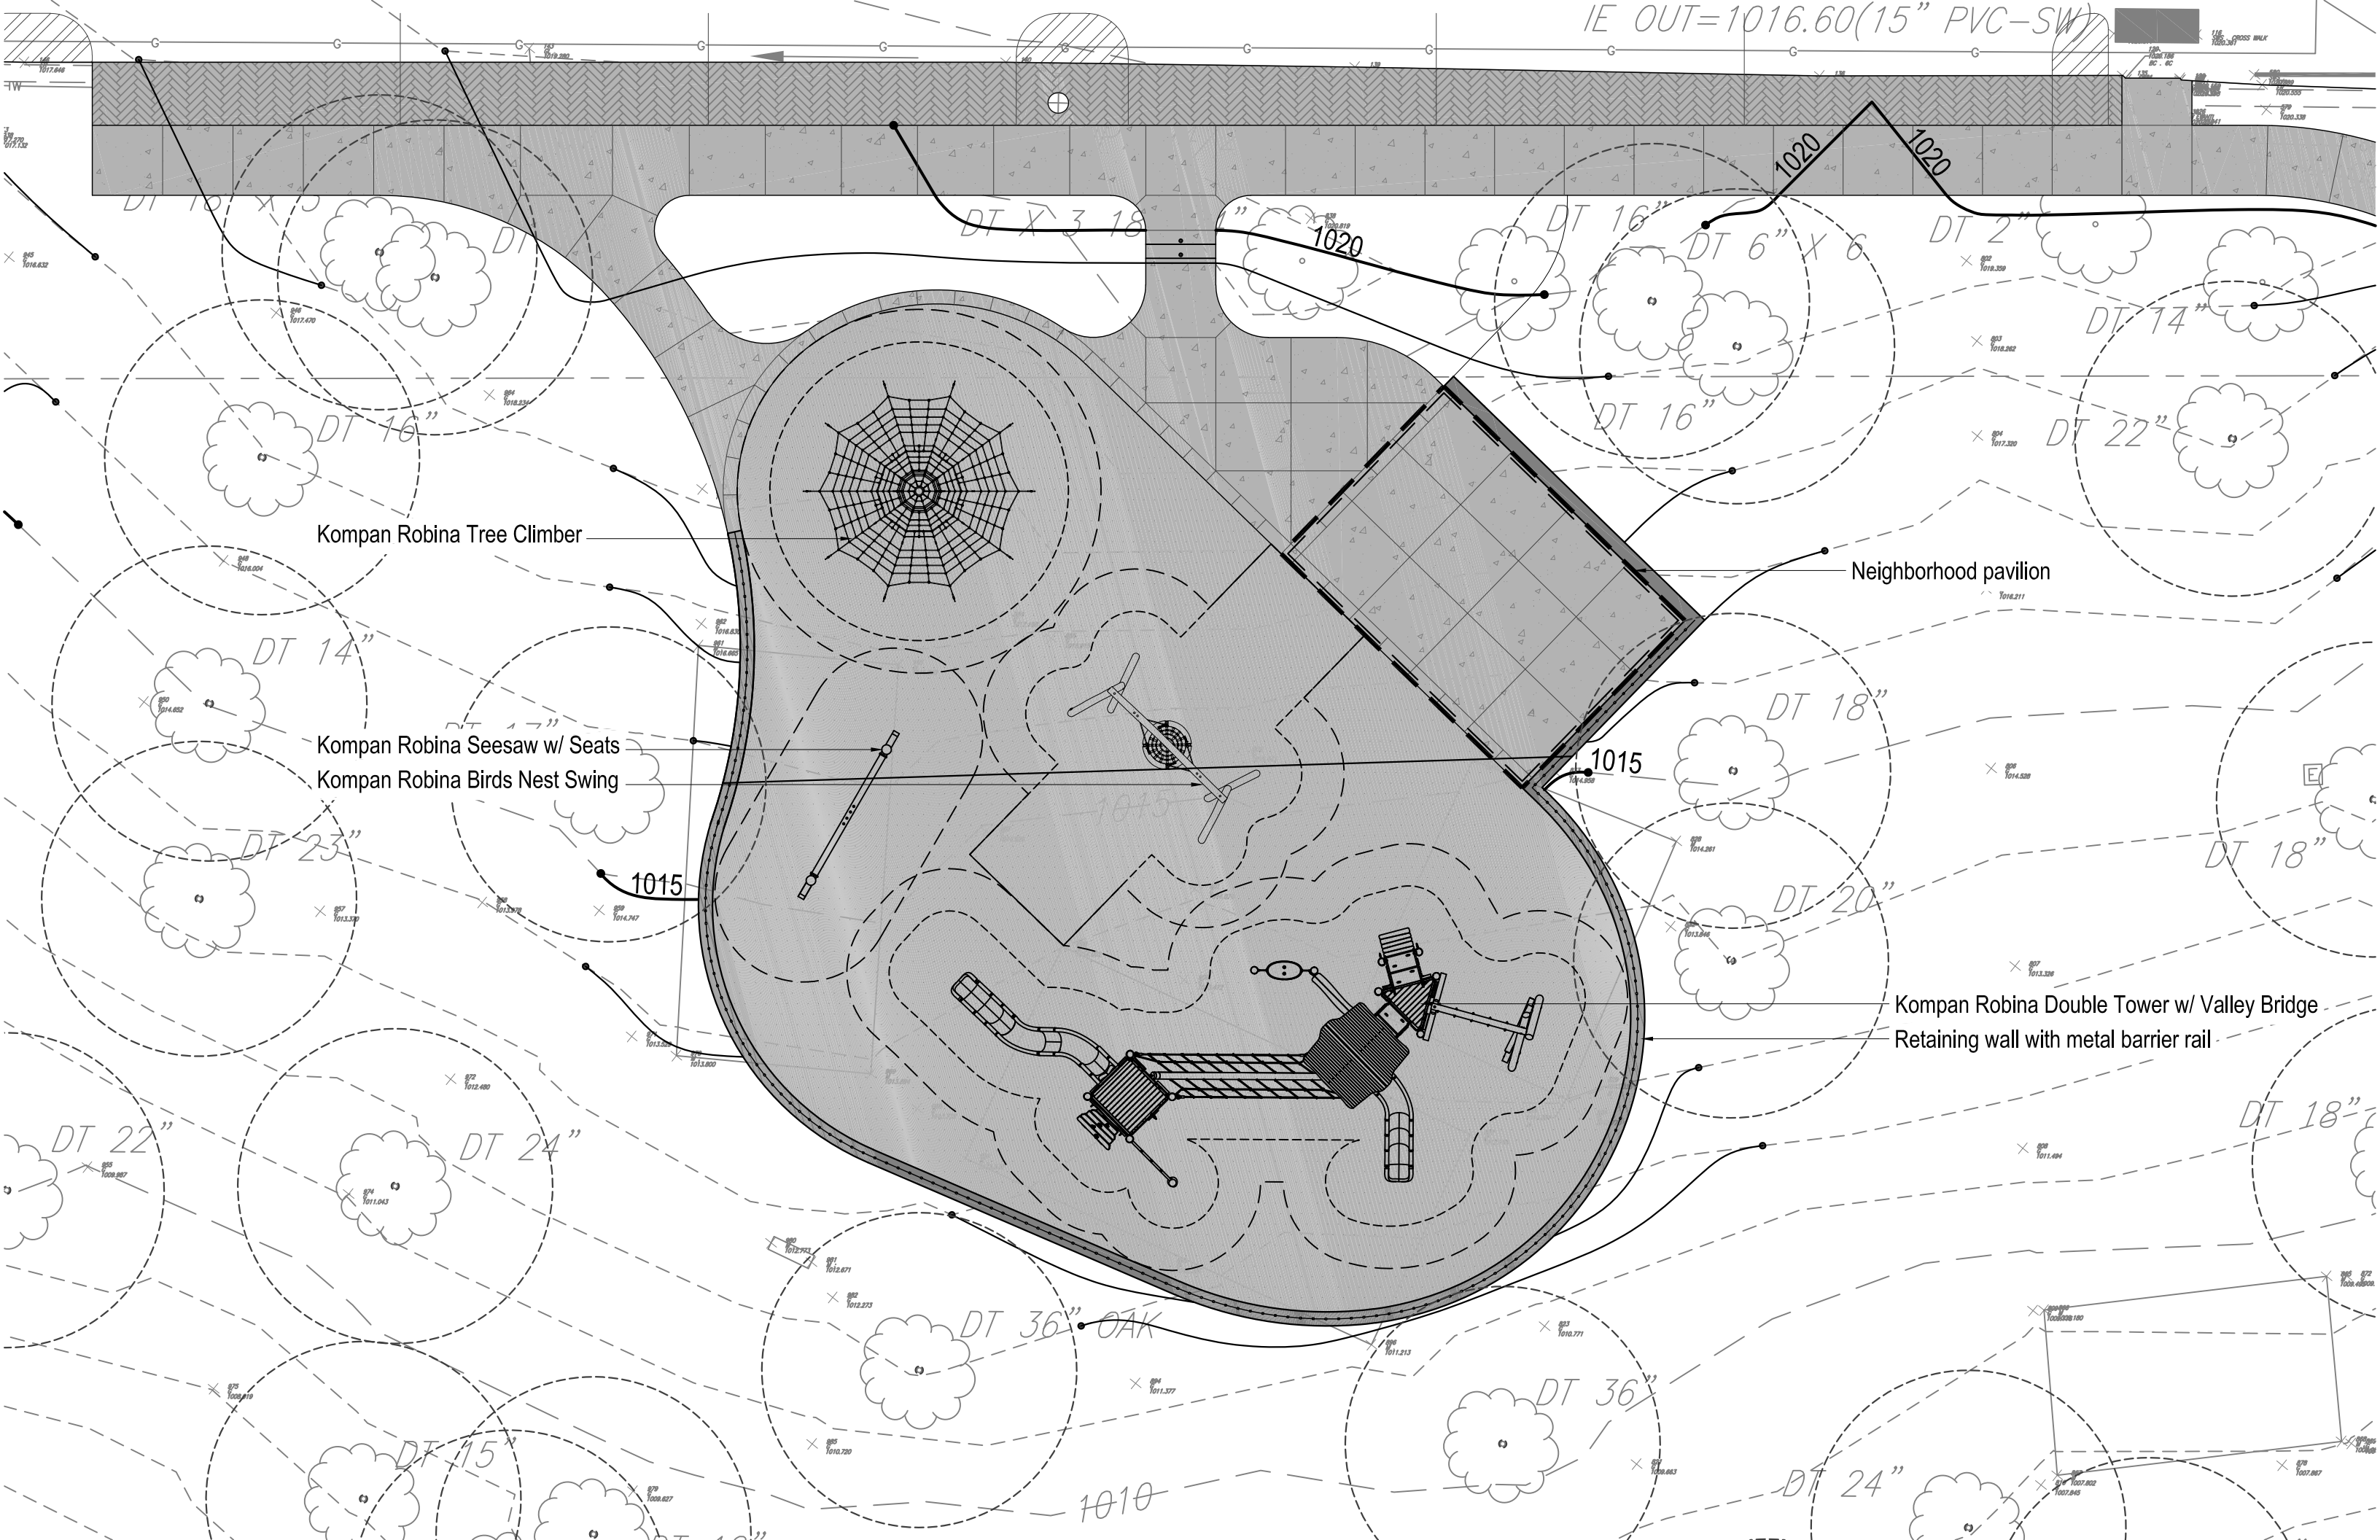

IE OUT=1016.60(15" PVC-SW)

Kompan Robina Tree Climber

Neighborhood pavilion

Kompan Robina Seesaw w/ Seats
Kompan Robina Birds Nest Swing

Kompan Robina Double Tower w/ Valley Bridge
Retaining wall with metal barrier rail

DT X 3 18

1020

DT 16"

DT 6" X 6

DT 2"

1020

1020

DT 14"

DT 22"

DT 16"

DT 14"

DT 18"

DT 23"

1015

1015

DT 20"

DT 18"

DT 22"

DT 24"

DT 18"

DT 36" OAK

DT 36"

DT 15"

1010